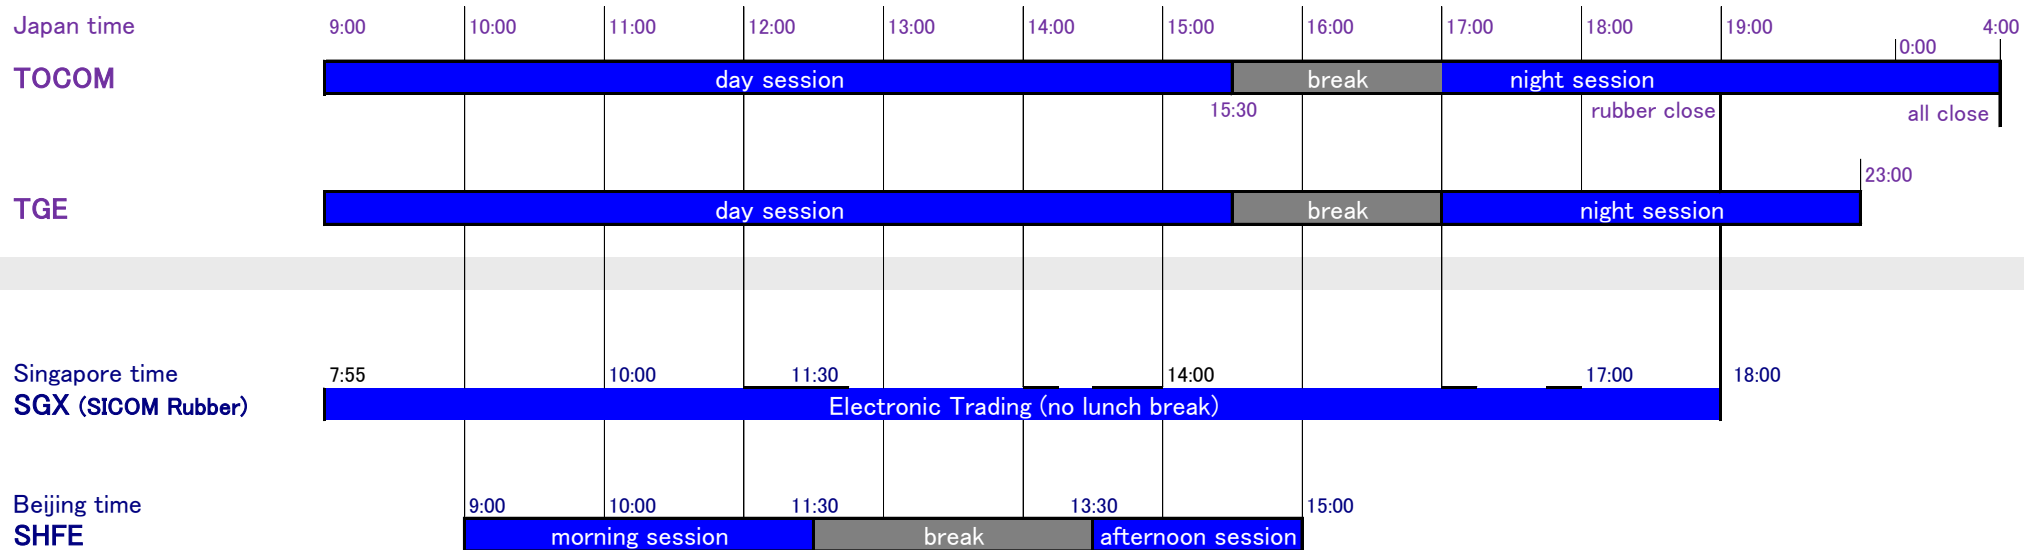

# Time Table

(6 June 2011)  
KANETSU SHOJI CO., LTD.